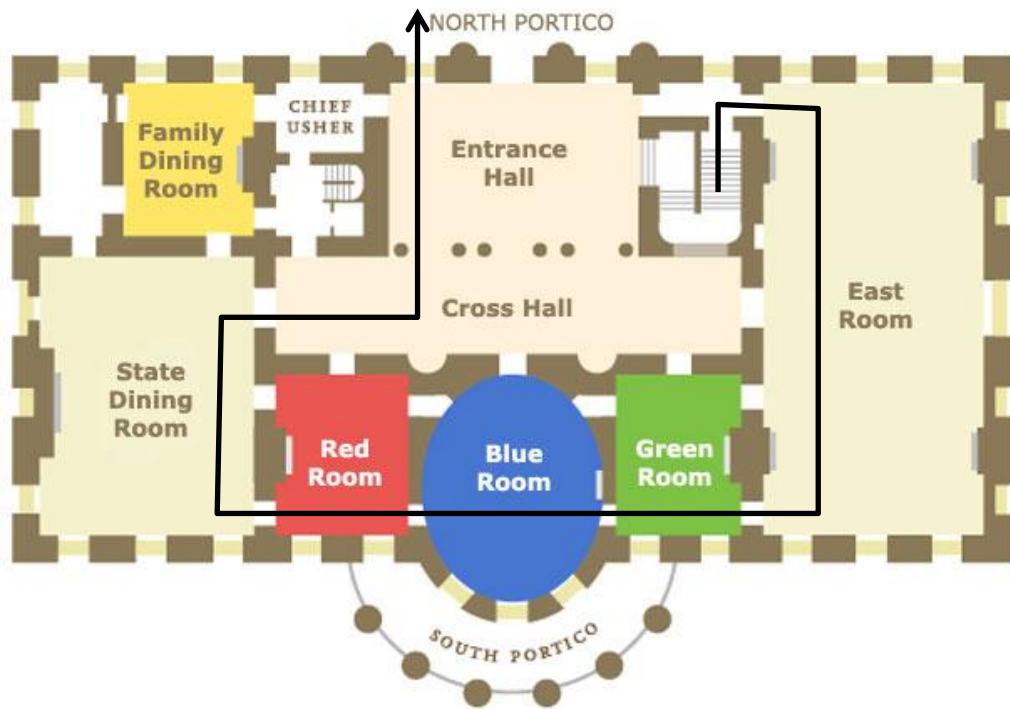

Entering

# White House Tour

Entry Hall

Library (peek)

Vermeil Room (peek)

China Room (*peek*)

UpStairs to East Room

Green Room

Blue Room

Red Room

## Dining Room

Cross Hall

Views to the Outside

Exiting