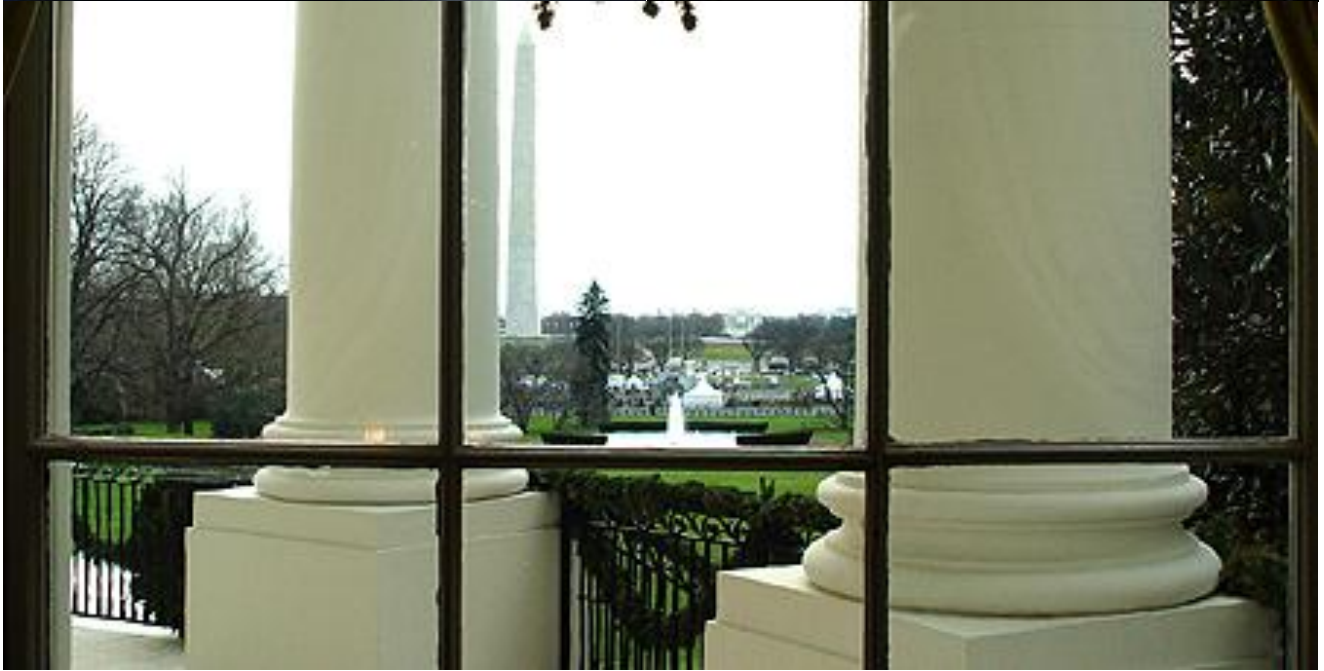

# White House Tour

Entry Hall

Library (peek)

Vermeil Room (peek)

China Room (*peek*)

UpStairs to East Room

Green Room

Blue Room

## Dining Room

Cross Hall

Views to the Outside

Exiting